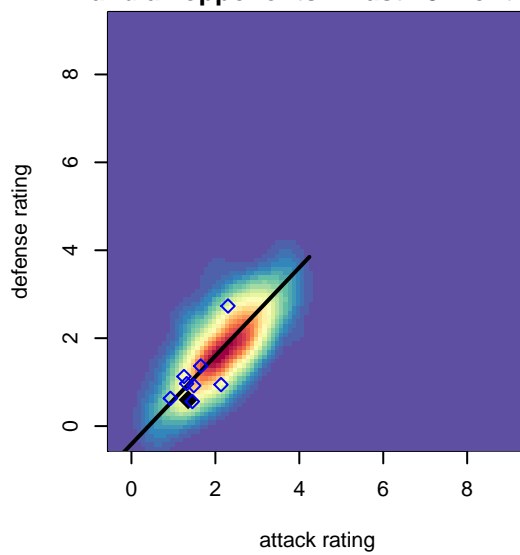

Washington Timbers Warriors B99

, WA
 B99 total strength=1081
 attack=3.86 defense=1.82

alt names used:
 WA Timbers FC B99 Warriors
 WA Timbers VUSA Warriors

Venues played:
 2014 Mt Hood Challenge U15
 2014 Summer Slam U15

Washington Timbers Warriors B99
 Dots are actual minus expected GF (blue circles) and GA (red triangles).
 Blue line is smoothed change in attack strength. Red is smoothed change in defense strength.

**attack and defense variance (black dot)
relative to other teams
and top 10 in region**

**attack and defense rating
relative to others at age
and all opponents in last 13 months**

**attack and defense rating
relative to others at age
and all opponents in last 13 months**

Performance relative to 13 month average

Performance relative to 13 month average

Distribution of opponents
 Red = Lose zone, Blue = Win zone, Green = Even
 Black line separates win/loze zones

lot. A=Neither has attack advantage, B=Opponent has both attack and defense advantage, C=Opponent has both attack and defense disadvantage, D=Both have